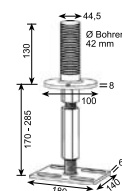

Technical Data

	KSF F 76x1600-R	KSF F 76x1300-R	KSF F 76x1000-R	KSF F 76x800-R
a	Length (mm) (± 25 mm)			
	1575	1275	1045	815
b	Shaft outer diameter (mm)			
	76.10	76.10	76.10	76.10
c	Inner diameter (mm)			
	68.90	70.90	70.90	70.90
d	Hole diameter (mm)			
	6 x $\varnothing 11$	6 x $\varnothing 11$	6 x $\varnothing 11$	6 x $\varnothing 11$
e	Pitch circle diameter (mm)			
	116	116	116	116
f	Flange length (mm)			
	189	189	189	189
g	Flange thickness (mm)			
	5	5	5	5
h	Flange width (mm)			
	140	140	140	140
i	Oblong hole grid size (mm)			
	100	100	100	100
j	Oblong hole length (mm)			
	49	49	49	49
k	Oblong hole diameter (mm)			
	11	11	11	11

Online Service

KSF F 76x1600-R	KSF F 76x1300-R	KSF F 76x1000-R	KSF F 76x800-R

Webkey

F2547811D

F2547711D

F2547611D

F2547511D

Post Anchor

M44-R

Subject to technical change!

Krinner Schraubfundamente GmbH | Passauer Straße 55 | D-94342 Straßkirchen
Phone: +49 9424 9401-80 | E-Mail: service@krinner.com | www.krinner.com