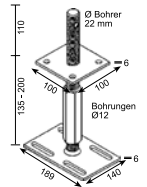

Technical Data

	KSF F 76x1600-R	KSF F 76x1300-R	KSF F 76x1000-R	KSF F 76x800-R
a	Length (mm) (± 25 mm)			
	1575	1275	1045	815
b	Shaft outer diameter (mm)			
	76.10	76.10	76.10	76.10
c	Inner diameter (mm)			
	68.90	70.90	70.90	70.90
d	Hole diameter (mm)			
	6 x $\varnothing 11$	6 x $\varnothing 11$	6 x $\varnothing 11$	6 x $\varnothing 11$
e	Pitch circle diameter (mm)			
	116	116	116	116
f	Flange length (mm)			
	189	189	189	189
g	Flange thickness (mm)			
	5	5	5	5
h	Flange width (mm)			
	140	140	140	140
i	Oblong hole grid size (mm)			
	100	100	100	100
j	Oblong hole length (mm)			
	49	49	49	49
k	Oblong hole diameter (mm)			
	11	11	11	11

Online Service

KSF F 76x1600-R	KSF F 76x1300-R	KSF F 76x1000-R	KSF F 76x800-R

Webkey

F2547811D

F2547711D

F2547611D

F2547511D

Post Anchor

M24-R

Subject to technical change!

Krinner Schraubfundamente GmbH | Passauer Straße 55 | D-94342 Straßkirchen
Phone: +49 9424 9401-80 | E-Mail: service@krinner.com | www.krinner.com