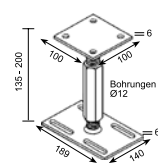

Post Anchor

Flat R