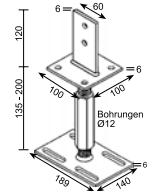

Technical Data

	KSF F 76x1600-R	KSF F 76x1300-R	KSF F 76x1000-R	KSF F 76x800-R
a	Length (mm) (± 25 mm)			
	1575	1275	1045	815
b	Shaft outer diameter (mm)			
	76.10	76.10	76.10	76.10
c	Inner diameter (mm)			
	68.90	70.90	70.90	70.90
d	Hole diameter (mm)			
	6 x $\varnothing 11$	6 x $\varnothing 11$	6 x $\varnothing 11$	6 x $\varnothing 11$
e	Pitch circle diameter (mm)			
	116	116	116	116
f	Flange length (mm)			
	189	189	189	189
g	Flange thickness (mm)			
	5	5	5	5
h	Flange width (mm)			
	140	140	140	140
i	Oblong hole grid size (mm)			
	100	100	100	100
j	Oblong hole length (mm)			
	49	49	49	49
k	Oblong hole diameter (mm)			
	11	11	11	11

Online Service

KSF F 76x1600-R	KSF F 76x1300-R	KSF F 76x1000-R	KSF F 76x800-R

Webkey

F2547811D

F2547711D

F2547611D

F2547511D

Post Anchor

Blade R

Subject to technical change!

Krinner Schraubfundamente GmbH | Passauer Straße 55 | D-94342 Straßkirchen
Phone: +49 9424 9401-80 | E-Mail: service@krinner.com | www.krinner.com