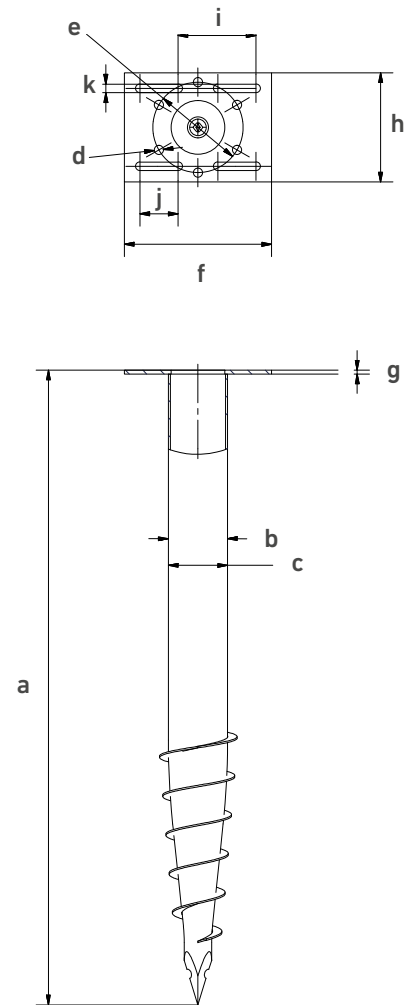

Technical Data Sheet F Series

Basic Info

KSF F 76x1600-R	KSF F 76x1300-R	KSF F 76x1000-R	KSF F 76x800-R
Nominal length (mm)			
1600	1300	1000	800
Tube diameter (mm)			
76.10	76.10	76.10	76.10
Weight (kg)			
12.00	7.50	6.00	4.50
Item number			
25478	25477	25476	25475

Construction

- Flange: Sheet metal S355
- Continuous welded helix
- Coating: Hot-dip galvanized according to DIN EN ISO 1461

Applications

Accessories

Post Bearer Plane-R
Item No. 28006

Post Bearer M24-R
Item No. 28007

Post Bearer M44-R
Item No. 28008

Post Bearer Sword-R
Item No. 28009

Post Bearer Side Flaps-R
Item No. 28010

Post Bearer Vario PS150-R
Item No. 28019

KSF F 76x1300-R

Subject to technical change!

Krinner Schraubfundamente GmbH | Passauer Straße 55 | D-94342 Straßkirchen
Phone: +49 9424 9401-80 | E-Mail: service@krinner.com | www.krinner.com

efficient · no concrete · durable

Technical Data

	KSF F 76x1600-R	KSF F 76x1300-R	KSF F 76x1000-R	KSF F 76x800-R
a	Length (mm) (± 25 mm)			
	1575	1275	1045	815
b	Shaft outer diameter (mm)			
	76.10	76.10	76.10	76.10
c	Inner diameter (mm)			
	68.90	70.90	70.90	70.90
d	Hole diameter (mm)			
	6 x $\varnothing 11$	6 x $\varnothing 11$	6 x $\varnothing 11$	6 x $\varnothing 11$
e	Pitch circle diameter (mm)			
	116	116	116	116
f	Flange length (mm)			
	189	189	189	189
g	Flange thickness (mm)			
	5	5	5	5
h	Flange width (mm)			
	140	140	140	140
i	Oblong hole grid size (mm)			
	100	100	100	100
j	Oblong hole length (mm)			
	49	49	49	49
k	Oblong hole diameter (mm)			
	11	11	11	11